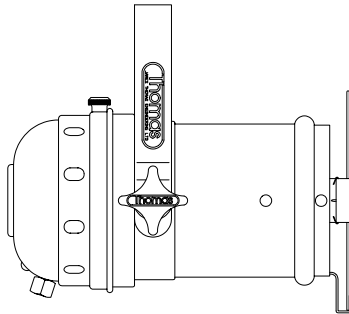

# PAR 46 LANTERNS

Par 46 lanterns are supplied with integral wire mesh, cable grip gland, lamp retaining ring, and color frame retainers (gel clips). This lantern can be supplied with a UL listing if specified upon ordering. Standard finishes are semi matt black or silver - black interior, other finishes will be priced on application. RAL or BS color number is required for identification.

Par lanterns can be fitted with several types of lamps. Special lanterns (priced on application) can be supplied to suit customer requirements.

DIMENSIONS (ins)				
DESCRIPTION	LENGTH	WIDTH	HEIGHT (NOT INCLUDING YOKE)	TOP OF YOKE TO PIVOT POINT
PAR 46 STANDARD	11.73	8.03	7.36	6.69
PAR 46 SHORT NOSE	9.05	8.03	7.36	6.69
PAR 46 FLOORLITE	9.05	8.03	7.36	6.69