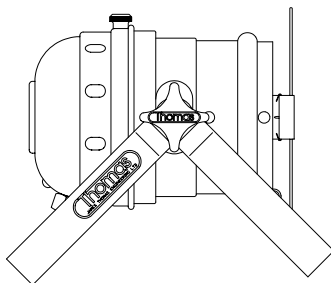

PAR 46 FLOORLITE			WT lbs
BLACK	SILVER	COLOR	
A4606	A4607	A4608	3.04