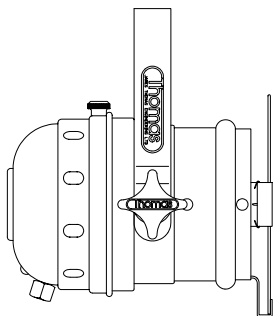

PAR 46 SHORT NOSE			WT lbs
BLACK	SILVER	COLOR	
A4603	A4604	A4605	2.58