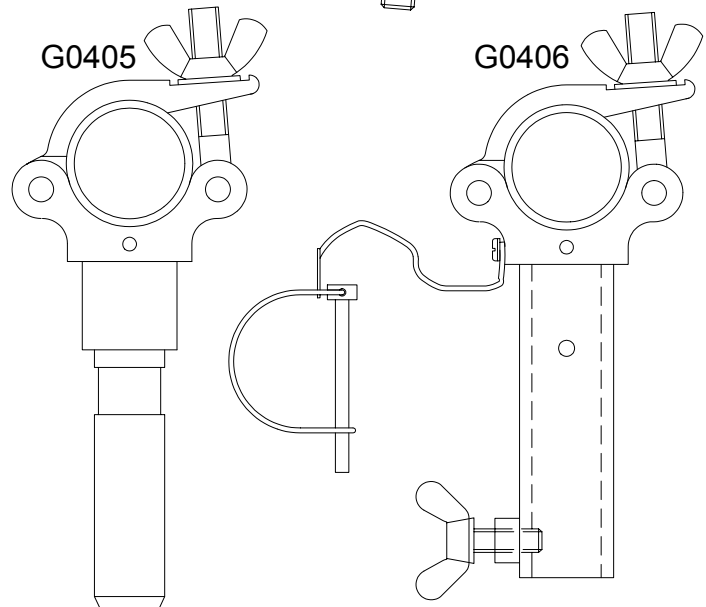

FIXING ACCESSORIES

- G0300 - Swivel coupler.
- G0301 - 90° fixed coupler.
- G0302 - Half coupler magic bolt style.
- G0302A - Half coupler with tapered hole
- G0400 - Mild steel T.V. spud with M10 bolt.
- G0401 - Half coupler with mild steel T.V. spud bolted.
- G0405 - Half coupler with aluminum T.V. spud welded.
- G0406 - Half coupler with T.V. socket.
- G0404 - Half coupler with magic bolt set.
- G0410 - Magic screw spacer assembly.
- G0411 - M12 x 30 magic bolt with locknut.
- G0412 - M12 x 50 magic bolt with locknut.
- G0413 - M12 x 80 magic bolt with locknut.
- G0303 - Shank hook to fit 2" tube.
- B5301 - Snap brace. Specify center dimensions.
- G0903 - Roll pin 2" x 1/4" dia for Shank hook.
- Spanset-3' EN60 - span set 3' pull to pull 2 ton certified.
- Spanset-6' EN60 - span set 6' pull to pull 2 ton certified.
- Spanset SF3 - Steelflex 3' pull to pull 2 ton certified.
- Spanset SF6 - Steelflex 6' pull to pull 2 ton certified.
- Shackle 5/8"G - galvanized shackle 5/8" x 2 ton.
- B0605 - Tank trap to accept 2" tube.
- G0804 - Camloc 34R01-2-1BA receptacle.
- G0802 - Camloc 34R01-2-1AA stud.
- G0803 - Camloc 34R01-3-1AA stud.
- G0806 - Camloc 34R02-1-1AA stud.
- G0809C - 5/8" chassis mounted nut w/2" bolt, fastners
- G0809A+ - 5/8 chassis mounted nut with fastners
- G0811B - 5/8" bolt set; 2" long bolt, nut, 2 clipped washers
- G0812 - supertruss pin and R-clip
- G0812A - 4" stainless supertruss pin and R-clip
- G0814 - Supertruss bolt set
- G5576 - Superlite pin and R-clip
- G0813 - Superlite M 12 bolt set
- G0900 - Swivel Castor 4"
- G0902 - Castor Nuts, bolts, washers (per 4)
- G0710 - spare guide rod and R-clip

G0300

G0301

G0302

G0401

G0405

G0406

ENGINEERING

G0400

G0411/12/13

G0810

G0410

G0303

B5301

Spanset-X' EN 60 or EN30

Shackle 5/8" G

G0802/03