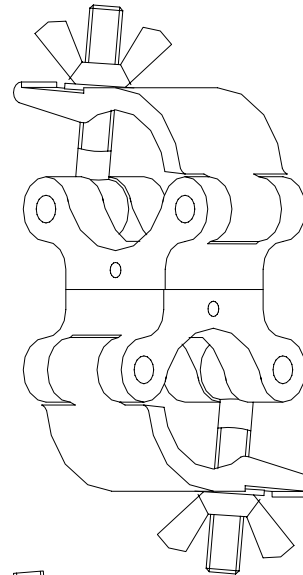

G0406

G0301