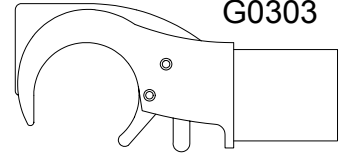

FIXING ACCESSORIES

- G0300 - Swivel coupler.
- G0301 - 90° fixed coupler.
- G0302 - Half coupler magic bolt style.
- G0302A - Half coupler with tapered hole
- G0400 - Mild steel T.V. spud with M10 bolt.
- G0401 - Half coupler with mild steel T.V. spud bolted.
- G0405 - Half coupler with aluminum T.V. spud welded.
- G0406 - Half coupler with T.V. socket.
- G0404 - Half coupler with magic bolt set.
- G0410 - Magic screw spacer assembly.
- G0411 - M12 x 30 magic bolt with locknut.
- G0412 - M12 x 50 magic bolt with locknut.
- G0413 - M12 x 80 magic bolt with locknut.
- G0303 - Shank hook to fit 2" tube.
- B5301 - Snap brace. Specify center dimensions.
- G0903 - Roll pin 2" x 1/4" dia for Shank hook.
- Spanset-3' EN60 - span set 3' pull to pull 2 ton certified.
- Spanset-6' EN60 - span set 6' pull to pull 2 ton certified.
- Spanset SF3 - Steelflex 3' pull to pull 2 ton certified.
- Spanset SF6 - Steelflex 6' pull to pull 2 ton certified.
- Shackle 5/8"G - galvanized shackle 5/8" x 2 ton.
- B0605 - Tank trap to accept 2" tube.
- G0804 - Camloc 34R01-2-1BA receptacle.
- G0802 - Camloc 34R01-2-1AA stud.
- G0803 - Camloc 34R01-3-1AA stud.
- G0806 - Camloc 34R02-1-1AA stud.
- G0809C - 5/8" chassis mounted nut w/2" bolt, fastners
- G0809A+ - 5/8 chassis mounted nut with fastners
- G0811B - 5/8" bolt set; 2" long bolt, nut, 2 clipped washers
- G0812 - supertruss pin and R-clip
- G0812A - 4" stainless supertruss pin and R-clip
- G0814 - Supertruss bolt set
- G5576 - Superlite pin and R-clip
- G0813 - Superlite M 12 bolt set
- G0900 - Swivel Castor 4"
- G0902 - Castor Nuts, bolts, washers (per 4)
- G0710 - spare guide rod and R-clip

G0411/12/13

G0810

G0410

G0303

B5301

Spanset-X' EN 60 or EN30

Shackle 5/8" G

G0802/03