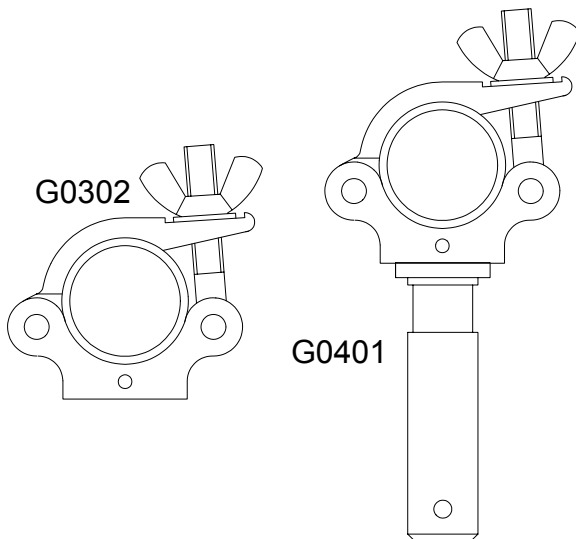

FIXING ACCESSORIES

- G0300 - Swivel coupler.
- G0301 - 90° fixed coupler.
- G0302 - Half coupler magic bolt style.
- G0302A - Half coupler with tapered hole
- G0400 - Mild steel T.V. spud with M10 bolt.
- G0401 - Half coupler with mild steel T.V. spud bolted.
- G0405 - Half coupler with aluminum T.V. spud welded.
- G0406 - Half coupler with T.V. socket.
- G0404 - Half coupler with magic bolt set.
- G0410 - Magic screw spacer assembly.
- G0411 - M12 x 30 magic bolt with locknut.
- G0412 - M12 x 50 magic bolt with locknut.
- G0413 - M12 x 80 magic bolt with locknut.
- G0303 - Shank hook to fit 2" tube.
- B5301 - Snap brace. Specify center dimensions.
- G0903 - Roll pin 2" x 1/4" dia for Shank hook.
- Spanset-3' EN60 - span set 3' pull to pull 2 ton certified.
- Spanset-6' EN60 - span set 6' pull to pull 2 ton certified.
- Spanset SF3 - Steelflex 3' pull to pull 2 ton certified.
- Spanset SF6 - Steelflex 6' pull to pull 2 ton certified.
- Shackle 5/8"G - galvanized shackle 5/8" x 2 ton.
- B0605 - Tank trap to accept 2" tube.
- G0804 - Camloc 34R01-2-1BA receptacle.
- G0802 - Camloc 34R01-2-1AA stud.
- G0803 - Camloc 34R01-3-1AA stud.
- G0806 - Camloc 34R02-1-1AA stud.
- G0809C - 5/8" chassis mounted nut w/2" bolt, fastners
- G0809A+ - 5/8 chassis mounted nut with fastners
- G0811B - 5/8" bolt set; 2" long bolt, nut, 2 clipped washers
- G0812 - supertruss pin and R-clip
- G0812A - 4" stainless supertruss pin and R-clip
- G0814 - Supertruss bolt set
- G5576 - Superlite pin and R-clip
- G0813 - Superlite M 12 bolt set
- G0900 - Swivel Castor 4"
- G0902 - Castor Nuts, bolts, washers (per 4)
- G0710 - spare guide rod and R-clip

G0300

G0301

G0302

G0401

G0405

G0406

ENGINEERING

G0400

G0411/12/13

G0810

G0410

G0303

B5301

Spanset-X' EN 60 or EN30

Shackle 5/8" G

G0802/03

G0804

G0811B

B0605