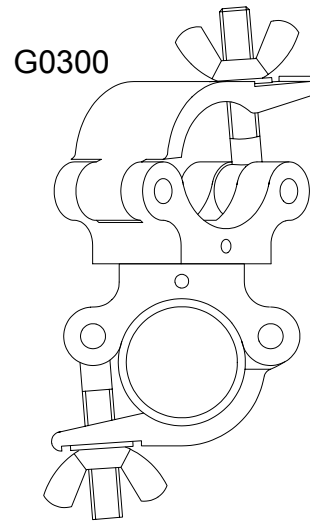

FIXING ACCESSORIES

- G0300 - Swivel coupler.
- G0301 - 90° fixed coupler.
- G0302 - Half coupler magic bolt style.
- G0302A - Half coupler with tapered hole
- G0400 - Mild steel T.V. spud with M10 bolt.
- G0401 - Half coupler with mild steel T.V. spud bolted.
- G0405 - Half coupler with aluminum T.V. spud welded.
- G0406 - Half coupler with T.V. socket.
- G0404 - Half coupler with magic bolt set.
- G0410 - Magic screw spacer assembly.
- G0411 - M12 x 30 magic bolt with locknut.
- G0412 - M12 x 50 magic bolt with locknut.
- G0413 - M12 x 80 magic bolt with locknut.
- G0303 - Shank hook to fit 2" tube.
- B5301 - Snap brace. Specify center dimensions.
- G0903 - Roll pin 2" x 1/4" dia for Shank hook.
- Spanset-3' EN60 - span set 3' pull to pull 2 ton certified.
- Spanset-6' EN60 - span set 6' pull to pull 2 ton certified.
- Spanset SF3 - Steelflex 3' pull to pull 2 ton certified.
- Spanset SF6 - Steelflex 6' pull to pull 2 ton certified.
- Shackle 5/8"G - galvanized shackle 5/8" x 2 ton.
- B0605 - Tank trap to accept 2" tube.
- G0804 - Camloc 34R01-2-1BA receptacle.
- G0802 - Camloc 34R01-2-1AA stud.
- G0803 - Camloc 34R01-3-1AA stud.
- G0806 - Camloc 34R02-1-1AA stud.
- G0809C - 5/8" chassis mounted nut w/2" bolt, fastners
- G0809A+ - 5/8 chassis mounted nut with fastners
- G0811B - 5/8" bolt set; 2" long bolt, nut, 2 clipped washers
- G0812 - supertruss pin and R-clip
- G0812A - 4" stainless supertruss pin and R-clip
- G0814 - Supertruss bolt set
- G5576 - Superlite pin and R-clip
- G0813 - Superlite M 12 bolt set
- G0900 - Swivel Castor 4"
- G0902 - Castor Nuts, bolts, washers (per 4)
- G0710 - spare guide rod and R-clip

G0300

G0301

G0302

G0401

G0405

G0406

ENGINEERING

G0400

G0411/12/13

G0810

G0410

G0303

B5301

Spanset-X' EN 60 or EN30

Shackle 5/8" G

G0802/03