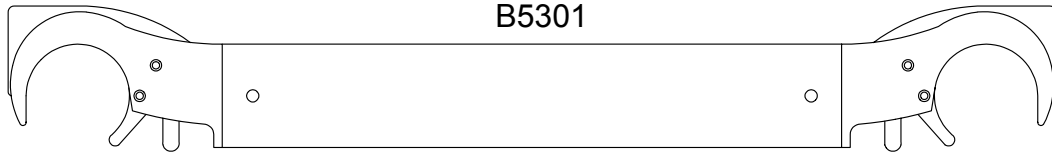

FIXING ACCESSORIES

- G0300 - Swivel coupler.
- G0301 - 90° fixed coupler.
- G0302 - Half coupler magic bolt style.
- G0302A - Half coupler with tapered hole
- G0400 - Mild steel T.V. spud with M10 bolt.
- G0401 - Half coupler with mild steel T.V. spud bolted.
- G0405 - Half coupler with aluminum T.V. spud welded.
- G0406 - Half coupler with T.V. socket.
- G0404 - Half coupler with magic bolt set.
- G0410 - Magic screw spacer assembly.
- G0411 - M12 x 30 magic bolt with locknut.
- G0412 - M12 x 50 magic bolt with locknut.
- G0413 - M12 x 80 magic bolt with locknut.
- G0303 - Shank hook to fit 2" tube.
- B5301 - Snap brace. Specify center dimensions.
- G0903 - Roll pin 2" x 1/4" dia for Shank hook.
- Spanset-3' EN60 - span set 3' pull to pull 2 ton certified.
- Spanset-6' EN60 - span set 6' pull to pull 2 ton certified.
- Spanset SF3 - Steelflex 3' pull to pull 2 ton certified.
- Spanset SF6 - Steelflex 6' pull to pull 2 ton certified.
- Shackle 5/8"G - galvanized shackle 5/8" x 2 ton.
- B0605 - Tank trap to accept 2" tube.
- G0804 - Camloc 34R01-2-1BA receptacle.
- G0802 - Camloc 34R01-2-1AA stud.
- G0803 - Camloc 34R01-3-1AA stud.
- G0806 - Camloc 34R02-1-1AA stud.
- G0809C - 5/8" chassis mounted nut w/2" bolt, fastners
- G0809A+ - 5/8 chassis mounted nut with fastners
- G0811B - 5/8" bolt set; 2" long bolt, nut, 2 clipped washers
- G0812 - supertruss pin and R-clip
- G0812A - 4" stainless supertruss pin and R-clip
- G0814 - Supertruss bolt set
- G5576 - Superlite pin and R-clip
- G0813 - Superlite M 12 bolt set
- G0900 - Swivel Castor 4"
- G0902 - Castor Nuts, bolts, washers (per 4)
- G0710 - spare guide rod and R-clip

G0411/12/13

G0810

G0410

G0303

B5301

Spanset-X' EN 60 or EN30

Shackle 5/8" G

G0802/03