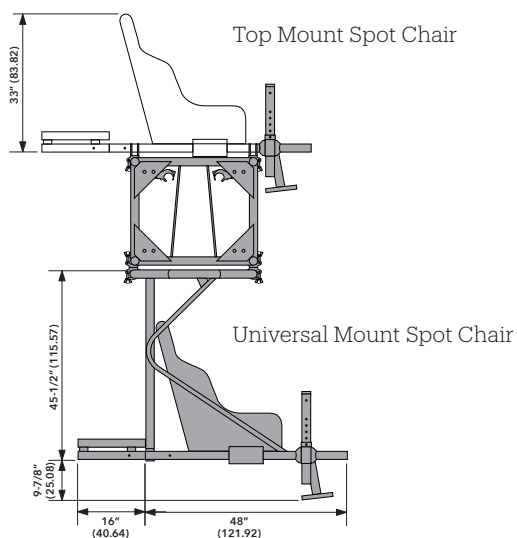

# SPOT CHAIRS

## Universal mount or rotating Spot Chairs

- Top mount, Universal mount or Rotating Spot Chairs available
- Seat belt provided
- Top and universal mount Spot Chairs contain removable 15-3/4" X 20-3/4" Ballast Trays
- Spot mount provided
- Swivel couplers available separately
- Universal mount Spot Chair has removable halo section
- Rotating Spot Chair is under hung only

SPOT CHAIRS		
Follow Spot Chairs - do not include swivel couplers to mount chair to trussing. Specify Spot Type when ordering.		
PRODUCT DESCRIPTION	ITEM CODE	Weight lbs
Top mount spot chair	TC ACC-SCTOP	*43
Universal mount spot chair	TC ACC-SCUNI	*71
Rotating spot chair	TC ACC-SC360	*165
* includes seat.		